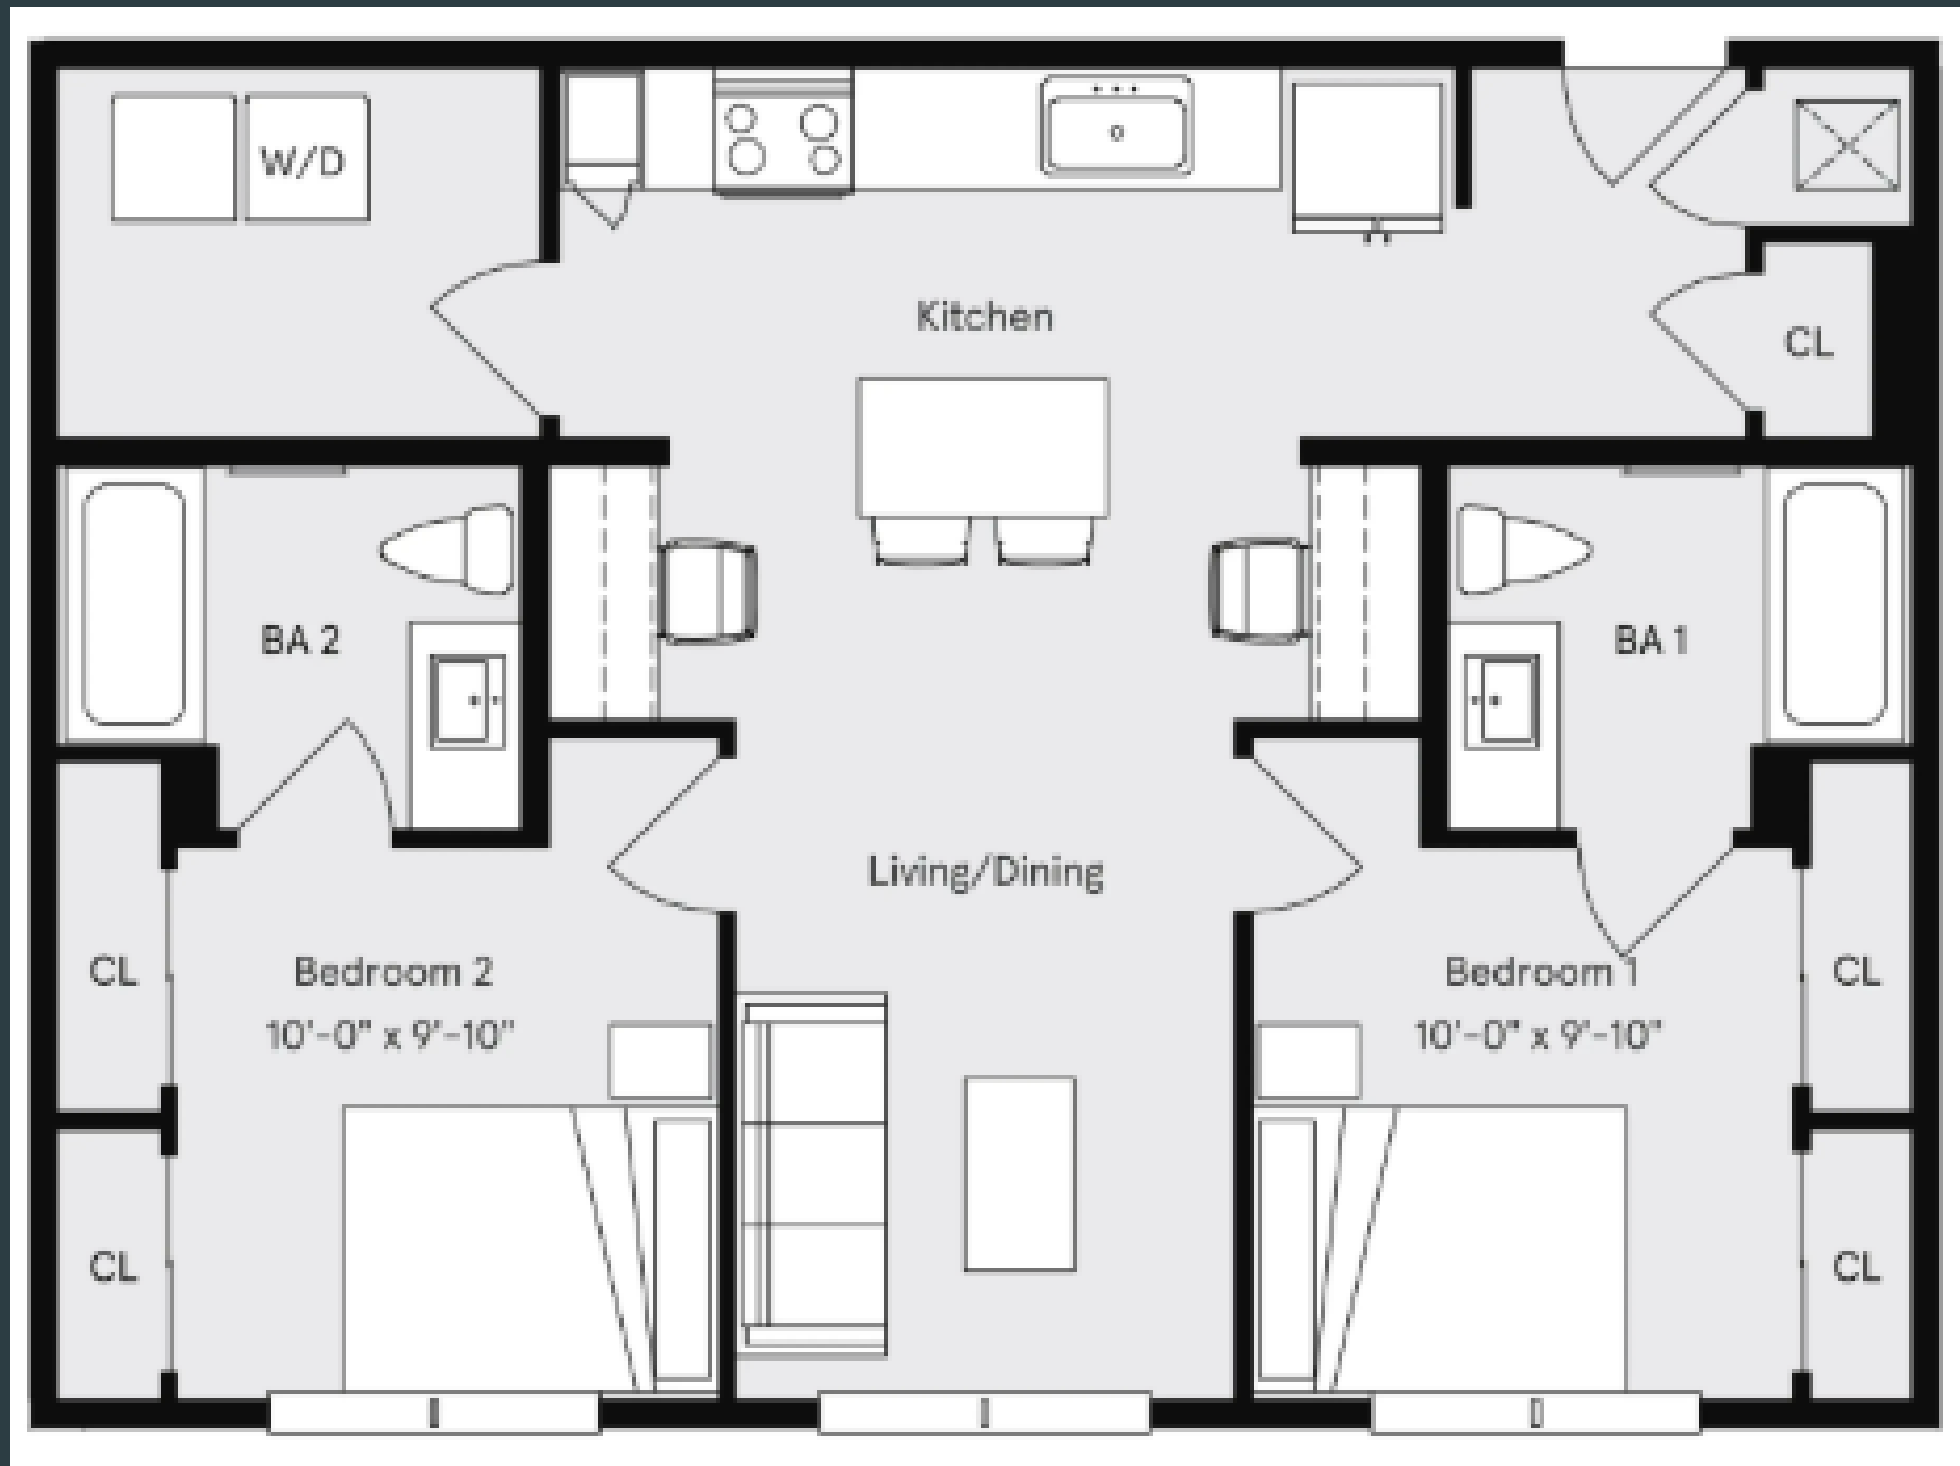

UNIT: 2 BEDROOM

THE 2 BEDROOM APARTMENTS ARE 2 SINGLE ROOMS. EACH ROOM HAS A FULL BED, DESK, DRESSER. THE UNIT HAS A WASHER AND DRYER & A KITCHEN