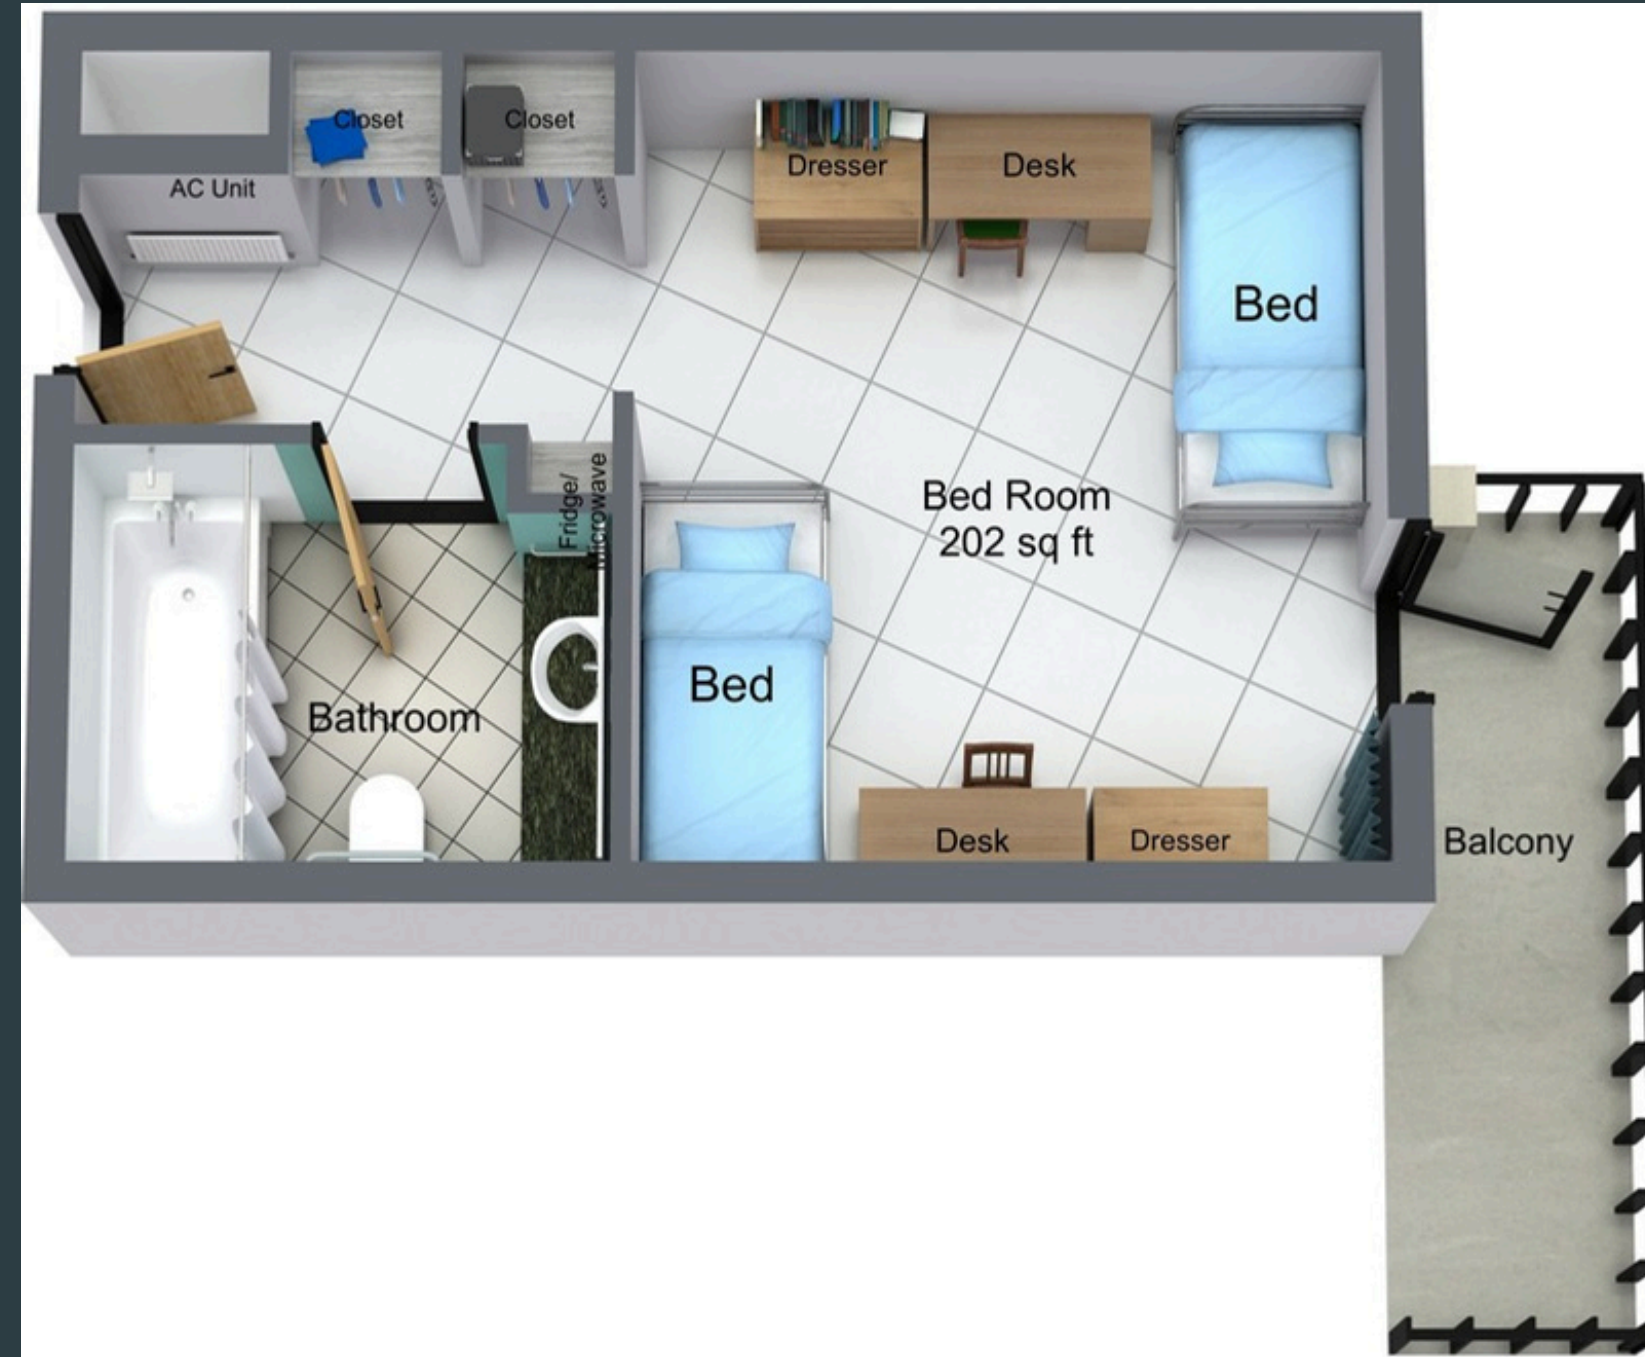

GUINAN DOUBLE

GUINAN DOUBLES HAVE 2 SETS OF TWIN XL BEDS, DRESSERS, AND DESKS.

GUINAN TRIPLE

GUINAN TRIPLE HAVE 3 SETS OF TWIN XL BEDS, DRESSERS AND DESKS

PARTIAL SINGLE

GUINAN PARTIAL SINGLES ARE SIMILAR TO A GUINAN DOUBLE, BUT WITH THE ADDITION OF A PRIVACY WALL. THIS ROOM TYPE ADDS A PRIVACY LAYER FOR ROOMMATES WHO SHARE THE GENERAL ENTRANCE AND BATHROOM. BOTH SIDES INCLUDE A TWIN XL BED, DRESSER, AND DESK.

SINGLE

GUINAN SINGLE ROOMS
HAVE A TWIN XL BED,
DRESSER, AND DESK. FULL
BED SINGLES INCLUDE AN
ENTERTAINMENT CENTER.
ROOMS WITH ADA
ACCESSIBILITY INCLUDE A
TWIN BED, DRESSER, AND
DESK.

table of contents

YOUNG HALL

2 BEDROOM

THESE APARTMENTS HAVE 2 BEDROOMS. THE SINGLE ROOM HAS A FULL BED, DRESSER, AND DESK. THE DOUBLE ROOM HAS 2 TWIN XL BEDS, 2 DRESSERS, 2 DESKS, AND ITS OWN BATHROOM/SHOWER. THERE IS A BATHROOM/SHOWER IN THE HALLWAY, AS WELL AS A LIVING ROOM AND FULL KITCHEN.

3 BEDROOM

THESE APARTMENTS HAVE 3 BEDROOMS. THE SINGLE ROOMS HAVE A FULL BED, DRESSER, AND DESK. THE DOUBLE ROOM HAS 2 TWIN XL BEDS, 2 DRESSERS, 2 DESKS, AND ITS OWN BATHROOM/SHOWER. THERE IS A BATHROOM/SHOWER IN THE HALLWAY, AS WELL AS A LIVING ROOM AND FULL KITCHEN