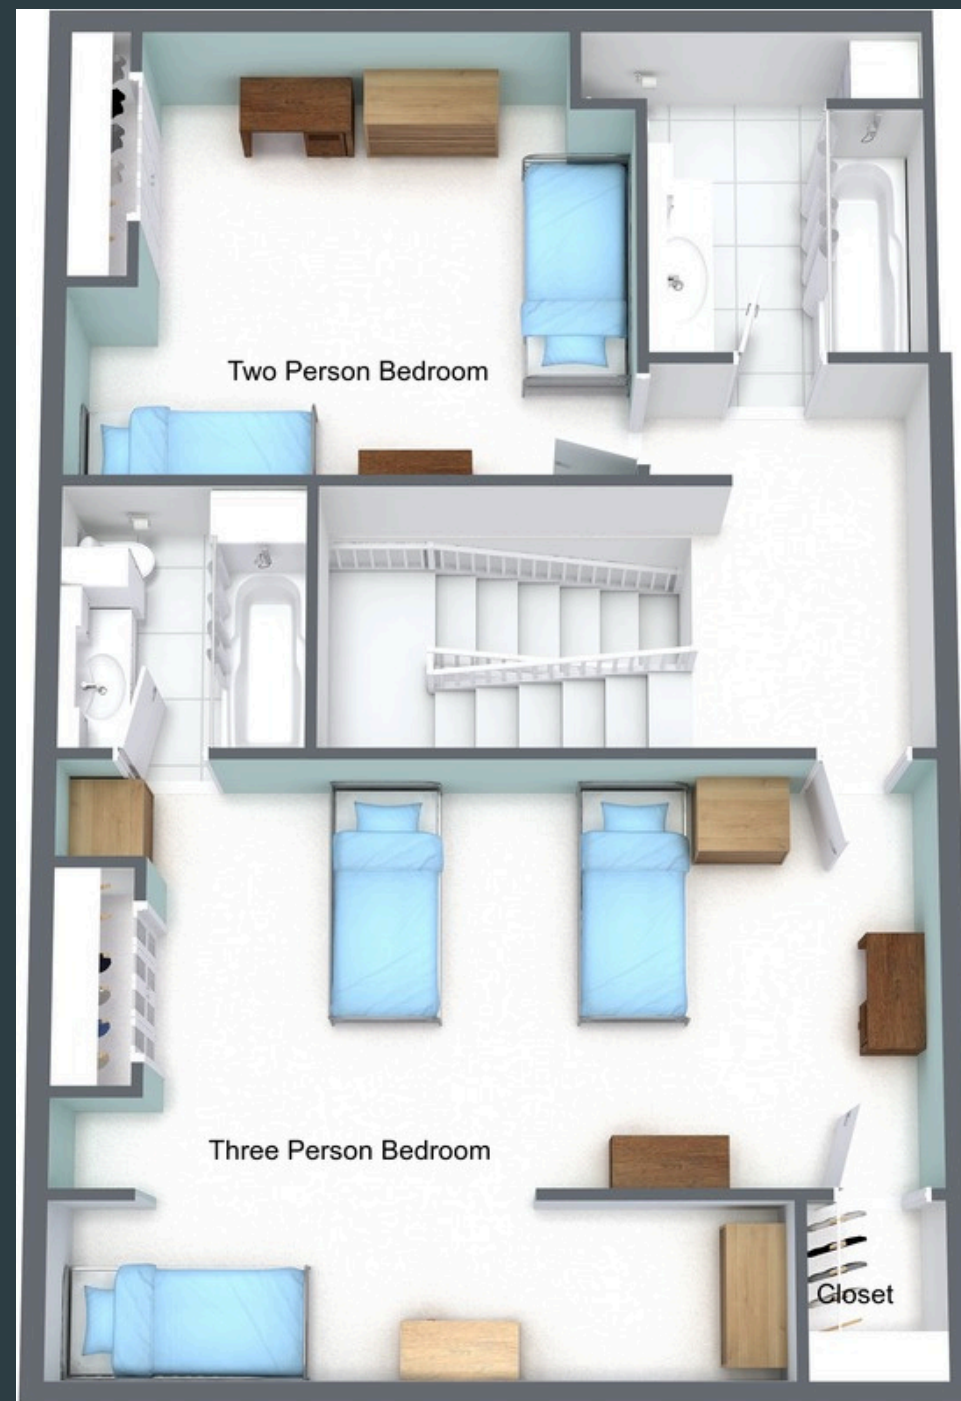

1204 COLQUITT

Student **MUST** be a member of Corpus Household

Contact: counts.clare@stthom.edu