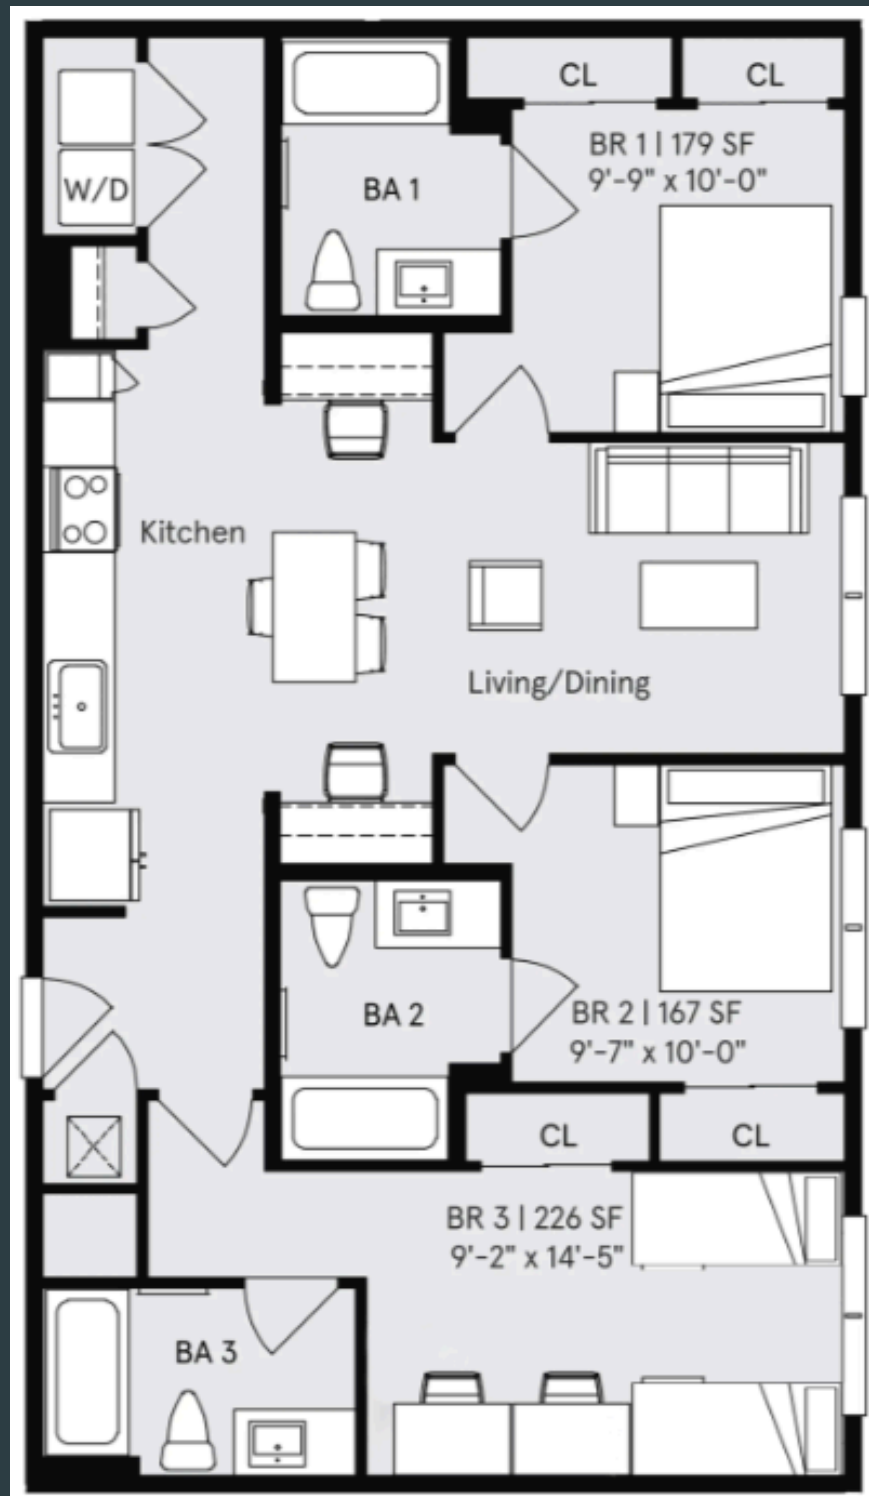

SINGLE

GUINAN SINGLE ROOMS
HAVE A TWIN XL BED,
DRESSER, AND DESK. FULL
BED SINGLES INCLUDE AN
ENTERTAINMENT CENTER.
ROOMS WITH ADA
ACCESSIBILITY INCLUDE A
TWIN BED, DRESSER, AND
DESK.

table of contents

YOUNG HALL

UNIT: DOUBLE STUDIOS

B

C

DOUBLE STUDIOS HAVE 2 TWIN XL BEDS, DESKS, DRESSERS, A WASHER AND DRYER, AND KITCHEN

UNITI: DOUBLE STUDIOS

G

F

DOUBLE STUDIOS HAVE 2 TWIN XL BEDS, DESKS, DRESSERS, A WASHER AND DRYER, AND KITCHEN

UNITI: TRIPLE STUDIOS

**THE TRIPLE
STUDIO HAS 3
TWIN XL BEDS,
DESKS, DRESSERS,
A WASHER AND
DRYER, AND
KITCHEN**

UNIT: 1 BEDROOM DOUBLE

THE 1 BEDROOM APARTMENTS ARE ONE DOUBLE ROOMS. THE ROOM HAS A FULL BED, DESK, DRESSER. THE UNIT HAS A WASHER AND DRYER & A KITCHEN

THIS OPTION HAS AN EXTRA LIVING ROOM SPACE/DEN

UNIT: 3 BEDROOM

single + double

All singles

THERE ARE 2 DIFFERENT LAYOUTS FOR THE 3 BEDROOM APARTMENTS: ONE IS A APARTMENT WITH 3 SINGLE ROOMS; ONE IS AN APARTMENT WITH 2 SINGLE ROOMS AND 1 DOUBLE ROOM
THE SINGLE ROOMS HAVE A FULL BED, DESK, AND DRESSER
THE DOUBLE ROOM HAS A TWIN XL BED, DESK, AN DRESSER
THE UNIT HAS A WASHER AND DRYER & A KITCHEN