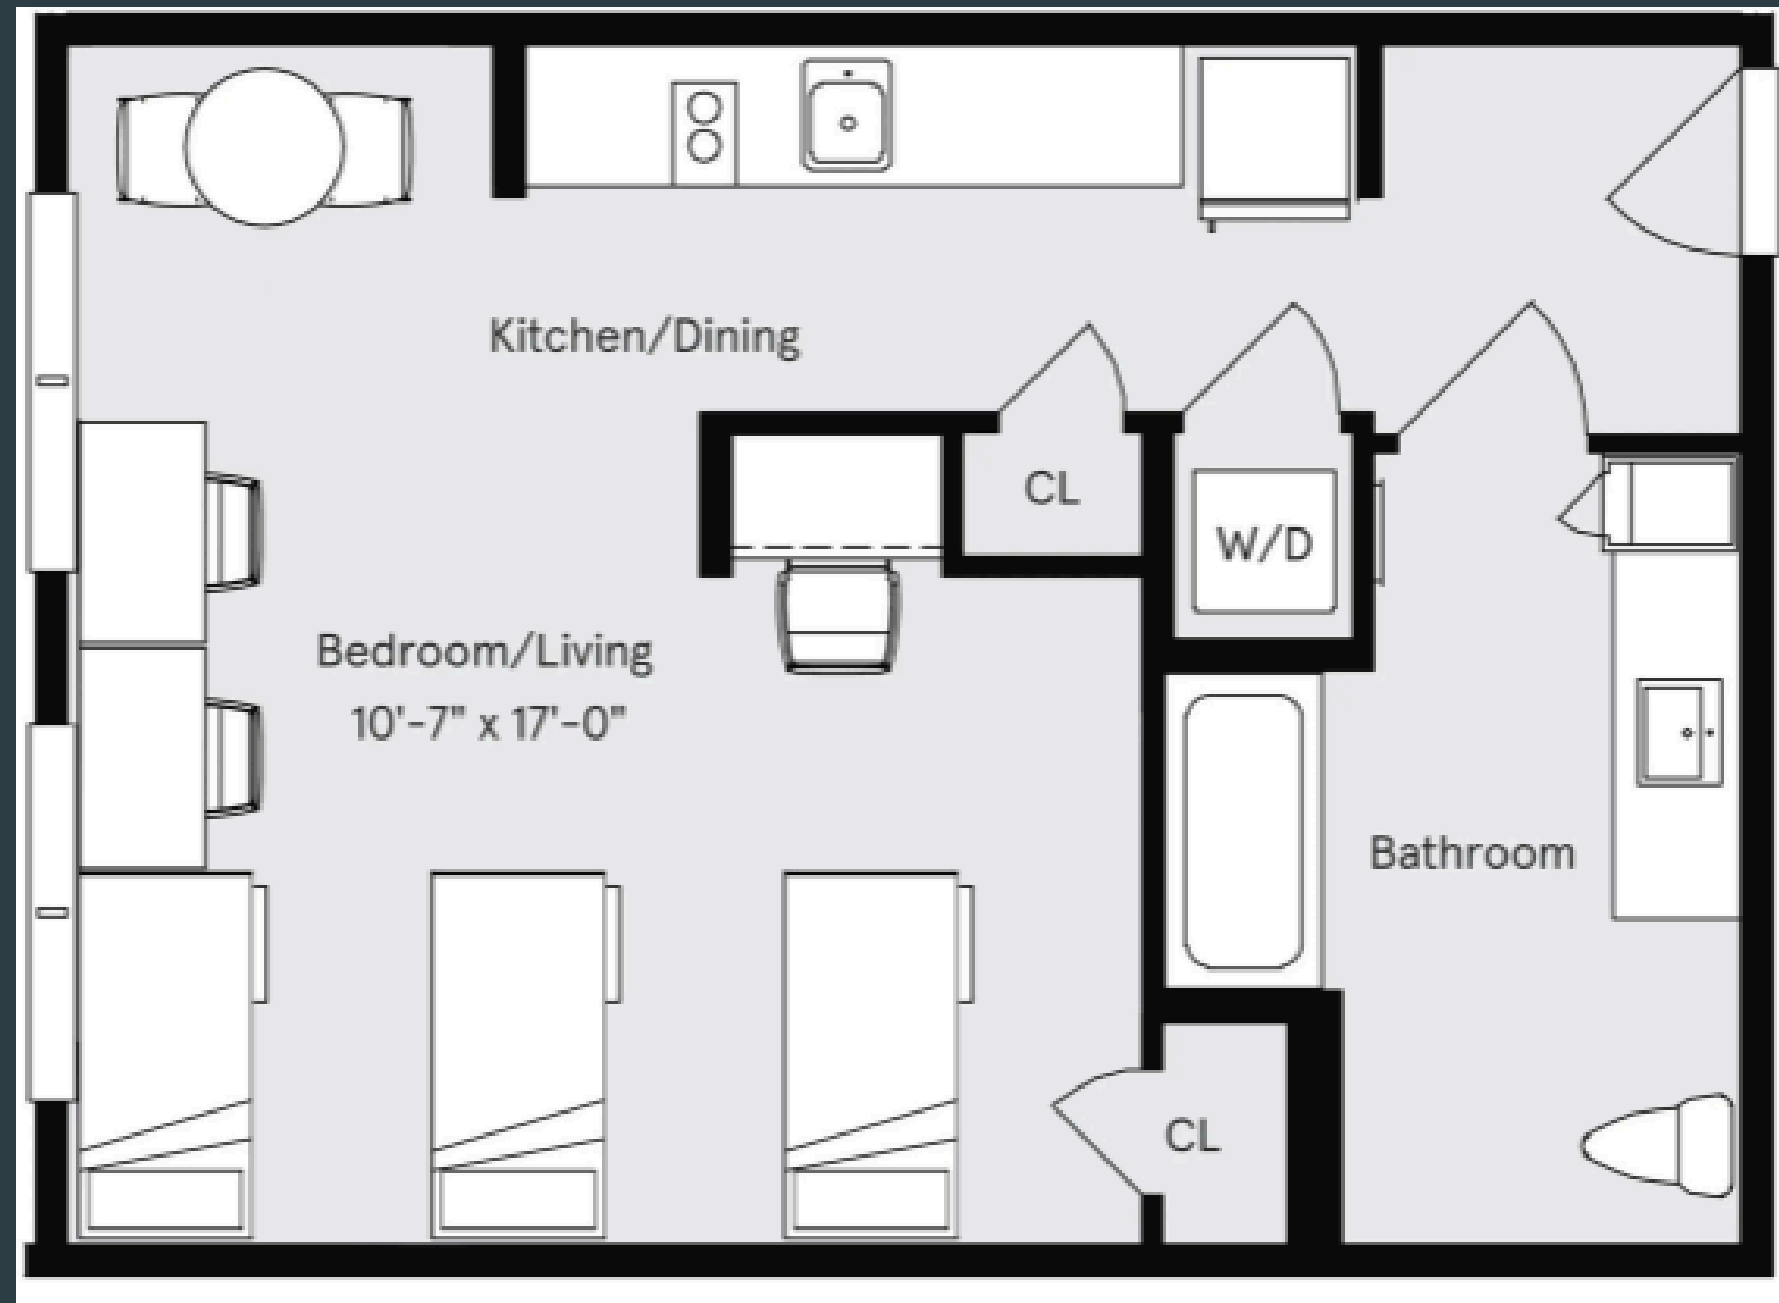

GUINAN DOUBLE

GUINAN DOUBLES HAVE 2 SETS OF TWIN XL BEDS, DRESSERS, AND DESKS.

GUINAN TRIPLE

GUINAN TRIPLE HAVE 3 SETS OF TWIN XL BEDS, DRESSERS AND DESKS

PARTIAL SINGLE

GUINAN PARTIAL SINGLES ARE SIMILAR TO A GUINAN DOUBLE, BUT WITH THE ADDITION OF A PRIVACY WALL. THIS ROOM TYPE ADDS A PRIVACY LAYER FOR ROOMMATES WHO SHARE THE GENERAL ENTRANCE AND BATHROOM. BOTH SIDES INCLUDE A TWIN XL BED, DRESSER, AND DESK.

SINGLE

GUINAN SINGLE ROOMS
HAVE A TWIN XL BED,
DRESSER, AND DESK. FULL
BED SINGLES INCLUDE AN
ENTERTAINMENT CENTER.
ROOMS WITH ADA
ACCESSIBILITY INCLUDE A
TWIN BED, DRESSER, AND
DESK.

table of contents

YOUNG HALL

UNIT: DOUBLE STUDIOS

B

C

DOUBLE STUDIOS HAVE 2 TWIN XL BEDS, DESKS, DRESSERS, A WASHER AND DRYER, AND KITCHEN

UNITI: DOUBLE STUDIOS

G

F

DOUBLE STUDIOS HAVE 2 TWIN XL BEDS, DESKS, DRESSERS, A WASHER AND DRYER, AND KITCHEN

UNITI: TRIPLE STUDIOS

**THE TRIPLE
STUDIO HAS 3
TWIN XL BEDS,
DESKS, DRESSERS,
A WASHER AND
DRYER, AND
KITCHEN**

UNIT: 1 BEDROOM DOUBLE

THE 1 BEDROOM APARTMENTS ARE ONE DOUBLE ROOMS. THE ROOM HAS A FULL BED, DESK, DRESSER. THE UNIT HAS A WASHER AND DRYER & A KITCHEN