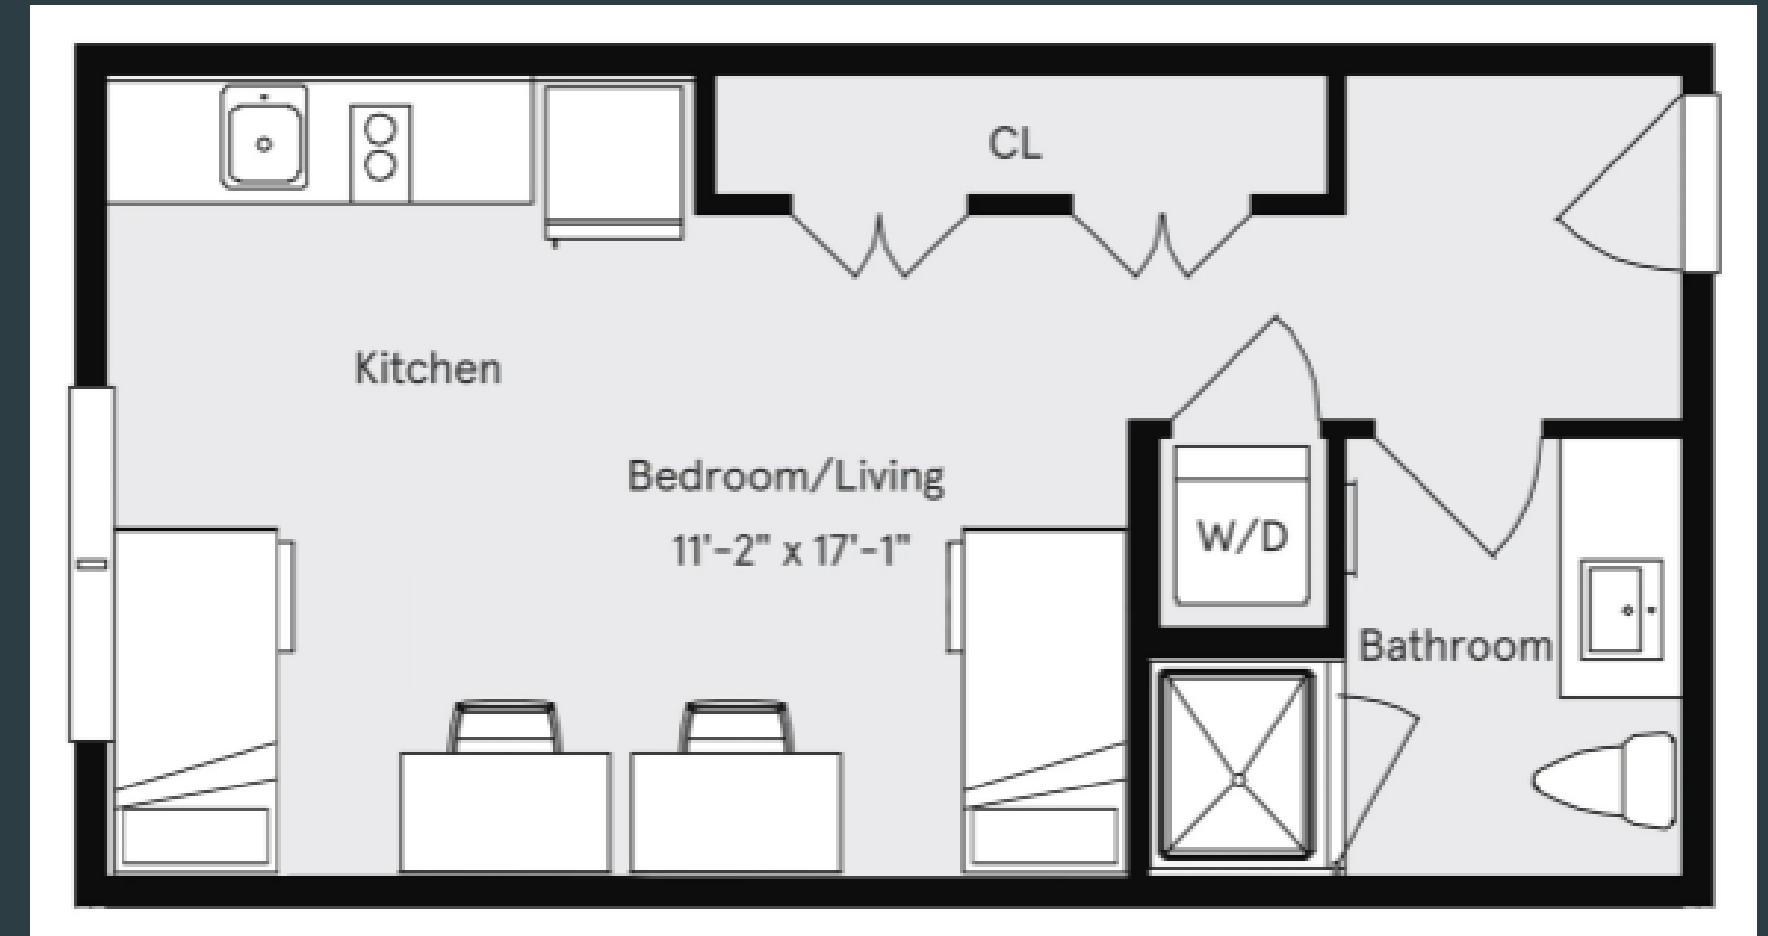

GUINAN DOUBLE

GUINAN DOUBLES HAVE 2 SETS OF TWIN XL BEDS, DRESSERS, AND DESKS.

GUINAN TRIPLE

GUINAN TRIPLE HAVE 3 SETS OF TWIN XL BEDS, DRESSERS AND DESKS

PARTIAL SINGLE

GUINAN PARTIAL SINGLES ARE SIMILAR TO A GUINAN DOUBLE, BUT WITH THE ADDITION OF A PRIVACY WALL. THIS ROOM TYPE ADDS A PRIVACY LAYER FOR ROOMMATES WHO SHARE THE GENERAL ENTRANCE AND BATHROOM. BOTH SIDES INCLUDE A TWIN XL BED, DRESSER, AND DESK.

SINGLE

GUINAN SINGLE ROOMS
HAVE A TWIN XL BED,
DRESSER, AND DESK. FULL
BED SINGLES INCLUDE AN
ENTERTAINMENT CENTER.
ROOMS WITH ADA
ACCESSIBILITY INCLUDE A
TWIN BED, DRESSER, AND
DESK.

table of contents

YOUNG HALL

UNIT: DOUBLE STUDIOS

B

C

DOUBLE STUDIOS HAVE 2 TWIN XL BEDS, DESKS, DRESSERS, A WASHER AND DRYER, AND KITCHEN

UNITI: DOUBLE STUDIOS

G

F

DOUBLE STUDIOS HAVE 2 TWIN XL BEDS, DESKS, DRESSERS, A WASHER AND DRYER, AND KITCHEN

UNITI: TRIPLE STUDIOS

**THE TRIPLE
STUDIO HAS 3
TWIN XL BEDS,
DESKS, DRESSERS,
A WASHER AND
DRYER, AND
KITCHEN**

UNIT: 1 BEDROOM DOUBLE

THE 1 BEDROOM APARTMENTS ARE ONE DOUBLE ROOMS. THE ROOM HAS A FULL BED, DESK, DRESSER. THE UNIT HAS A WASHER AND DRYER & A KITCHEN