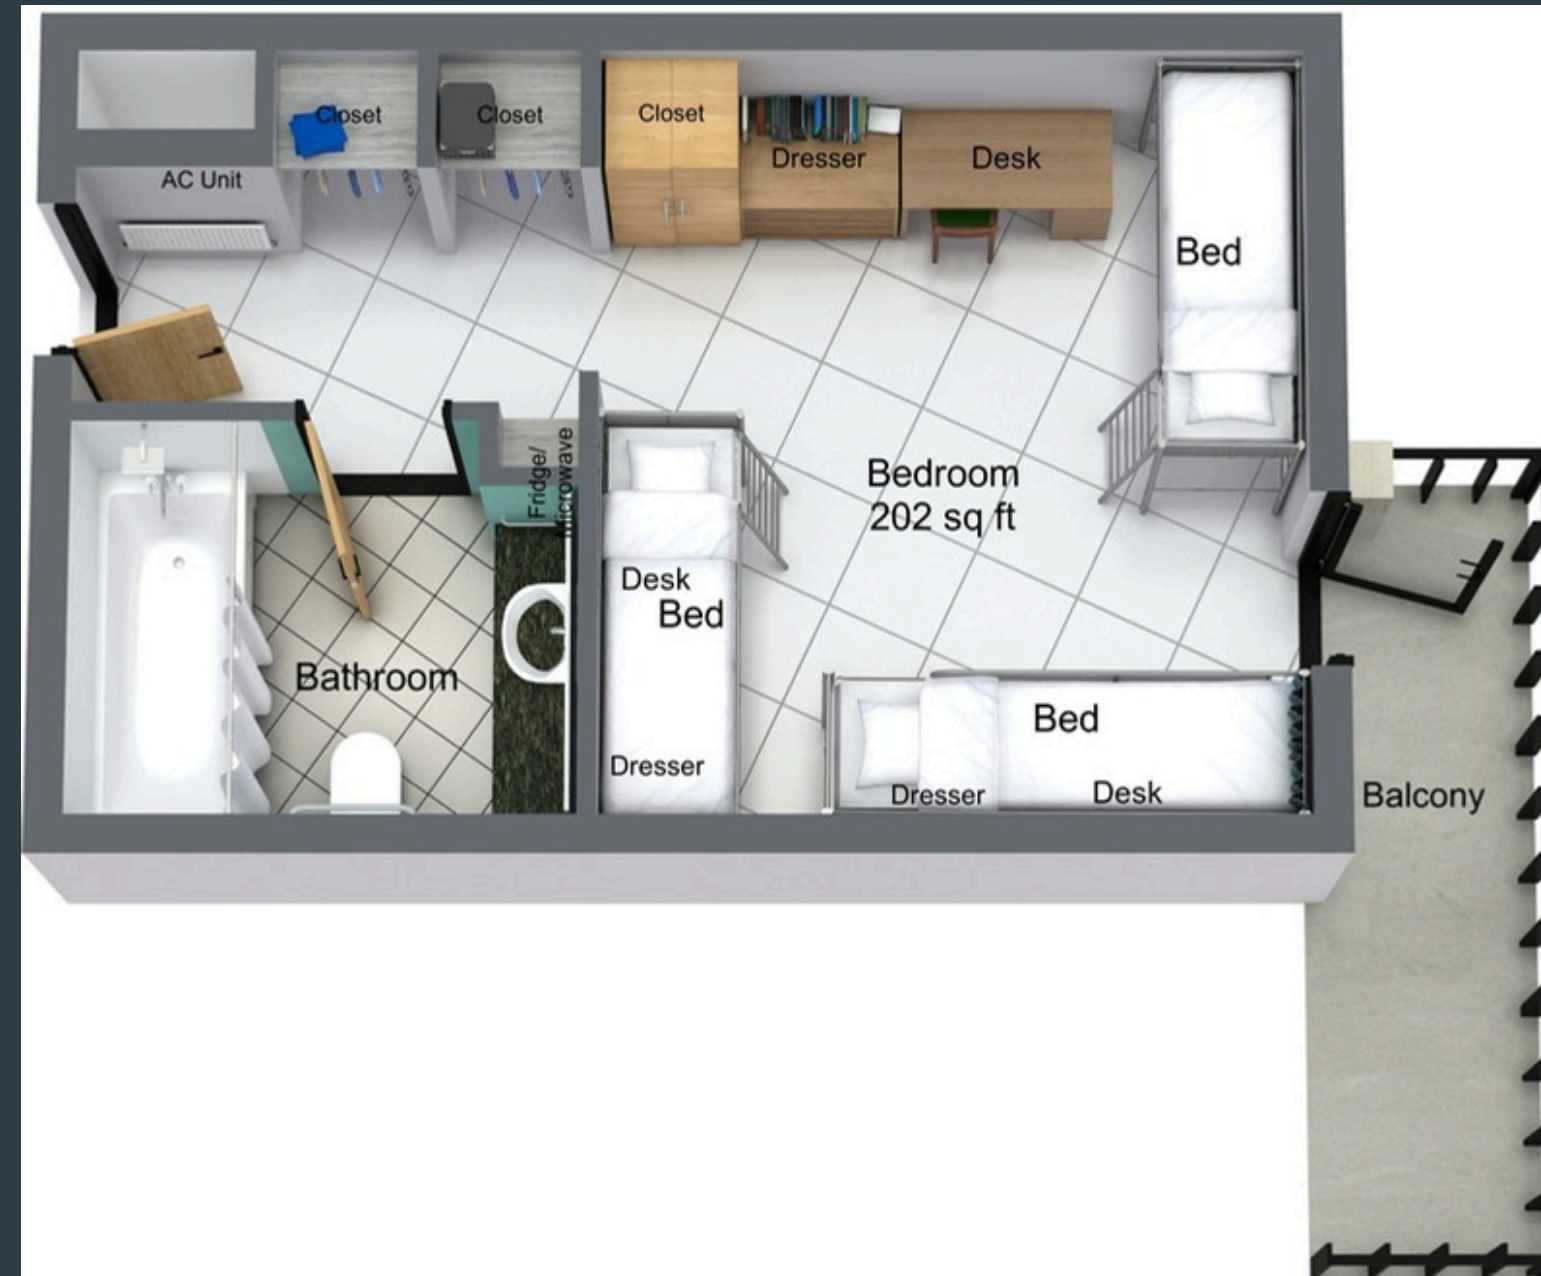

GUINAN DOUBLE

GUINAN DOUBLES HAVE 2 SETS OF TWIN XL BEDS, DRESSERS, AND DESKS.

GUINAN TRIPLE

GUINAN TRIPLE HAVE 3 SETS OF TWIN XL BEDS, DRESSERS AND DESKS

PARTIAL SINGLE

GUINAN PARTIAL SINGLES ARE SIMILAR TO A GUINAN DOUBLE, BUT WITH THE ADDITION OF A PRIVACY WALL. THIS ROOM TYPE ADDS A PRIVACY LAYER FOR ROOMMATES WHO SHARE THE GENERAL ENTRANCE AND BATHROOM. BOTH SIDES INCLUDE A TWIN XL BED, DRESSER, AND DESK.

SINGLE

GUINAN SINGLE ROOMS
HAVE A TWIN XL BED,
DRESSER, AND DESK. FULL
BED SINGLES INCLUDE AN
ENTERTAINMENT CENTER.
ROOMS WITH ADA
ACCESSIBILITY INCLUDE A
TWIN BED, DRESSER, AND
DESK.

table of contents

YOUNG HALL

2 BEDROOM

THESE APARTMENTS HAVE 2 BEDROOMS. THE SINGLE ROOM HAS A FULL BED, DRESSER, AND DESK. THE DOUBLE ROOM HAS 2 TWIN XL BEDS, 2 DRESSERS, 2 DESKS, AND ITS OWN BATHROOM/SHOWER. THERE IS A BATHROOM/SHOWER IN THE HALLWAY, AS WELL AS A LIVING ROOM AND FULL KITCHEN.

3 BEDROOM

THESE APARTMENTS HAVE 3 BEDROOMS. THE SINGLE ROOMS HAVE A FULL BED, DRESSER, AND DESK. THE DOUBLE ROOM HAS 2 TWIN XL BEDS, 2 DRESSERS, 2 DESKS, AND ITS OWN BATHROOM/SHOWER. THERE IS A BATHROOM/SHOWER IN THE HALLWAY, AS WELL AS A LIVING ROOM AND FULL KITCHEN