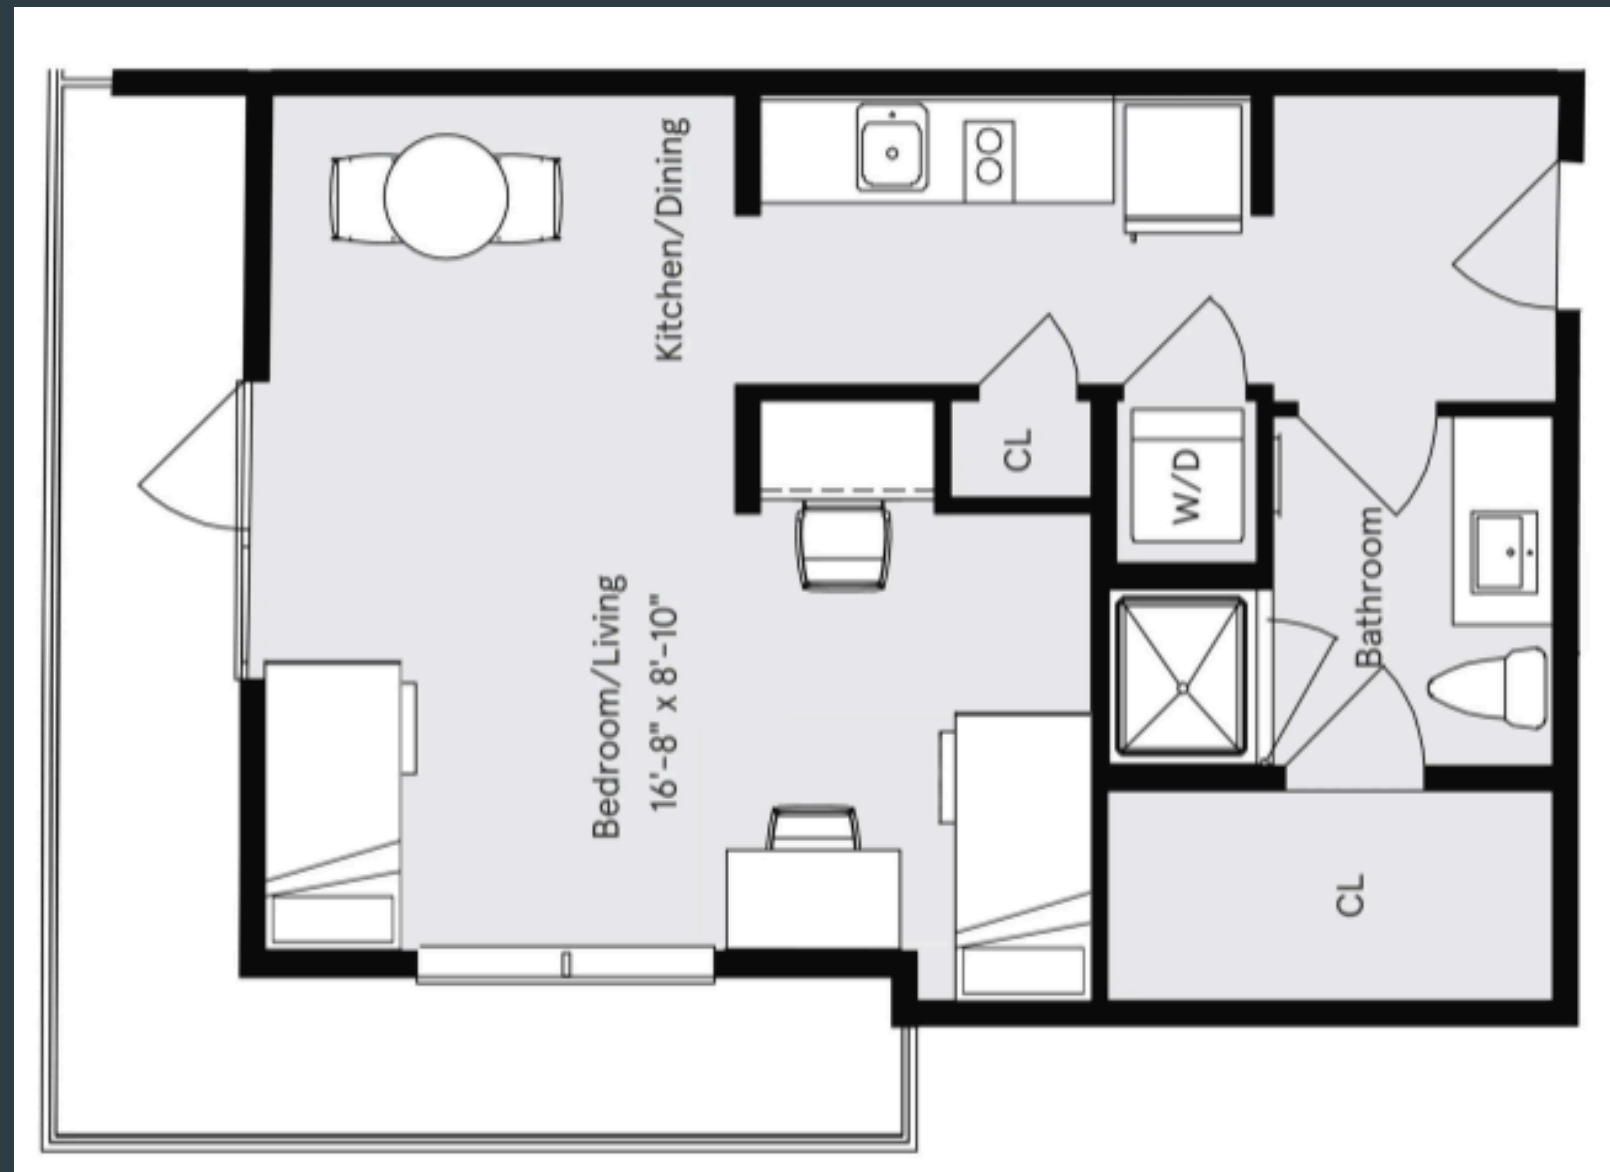

GUINAN DOUBLE

GUINAN DOUBLES HAVE 2 SETS OF TWIN XL BEDS, DRESSERS, AND DESKS.

GUINAN TRIPLE

GUINAN TRIPLE HAVE 3 SETS OF TWIN XL BEDS, DRESSERS AND DESKS

PARTIAL SINGLE

GUINAN PARTIAL SINGLES ARE SIMILAR TO A GUINAN DOUBLE, BUT WITH THE ADDITION OF A PRIVACY WALL. THIS ROOM TYPE ADDS A PRIVACY LAYER FOR ROOMMATES WHO SHARE THE GENERAL ENTRANCE AND BATHROOM. BOTH SIDES INCLUDE A TWIN XL BED, DRESSER, AND DESK.

SINGLE

GUINAN SINGLE ROOMS
HAVE A TWIN XL BED,
DRESSER, AND DESK. FULL
BED SINGLES INCLUDE AN
ENTERTAINMENT CENTER.
ROOMS WITH ADA
ACCESSIBILITY INCLUDE A
TWIN BED, DRESSER, AND
DESK.

table of contents

YOUNG HALL

UNIT: DOUBLE STUDIOS

B

C

DOUBLE STUDIOS HAVE 2 TWIN XL BEDS, DESKS, DRESSERS, A WASHER AND DRYER, AND KITCHEN

UNITI: DOUBLE STUDIOS

G

F

DOUBLE STUDIOS HAVE 2 TWIN XL BEDS, DESKS, DRESSERS, A WASHER AND DRYER, AND KITCHEN

UNITI: TRIPLE STUDIOS

**THE TRIPLE
STUDIO HAS 3
TWIN XL BEDS,
DESKS, DRESSERS,
A WASHER AND
DRYER, AND
KITCHEN**

UNIT: 1 BEDROOM DOUBLE

THE 1 BEDROOM APARTMENTS ARE ONE DOUBLE ROOMS. THE ROOM HAS A FULL BED, DESK, DRESSER. THE UNIT HAS A WASHER AND DRYER & A KITCHEN