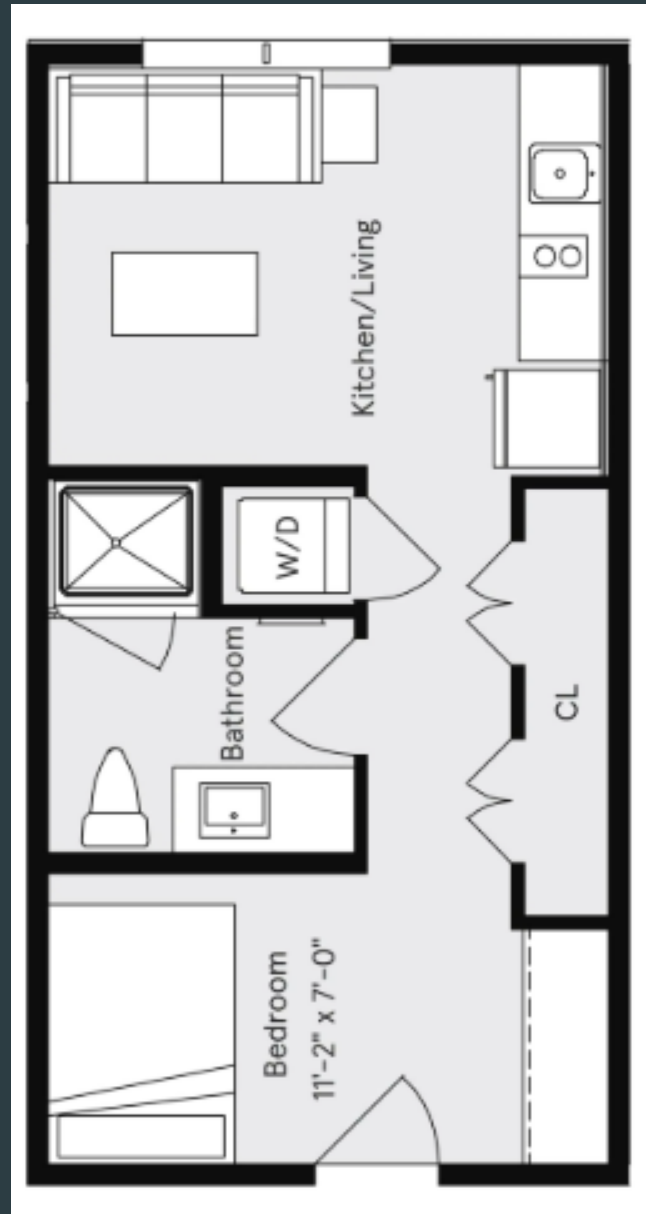

UNITI: SINGLE STUDIO

E