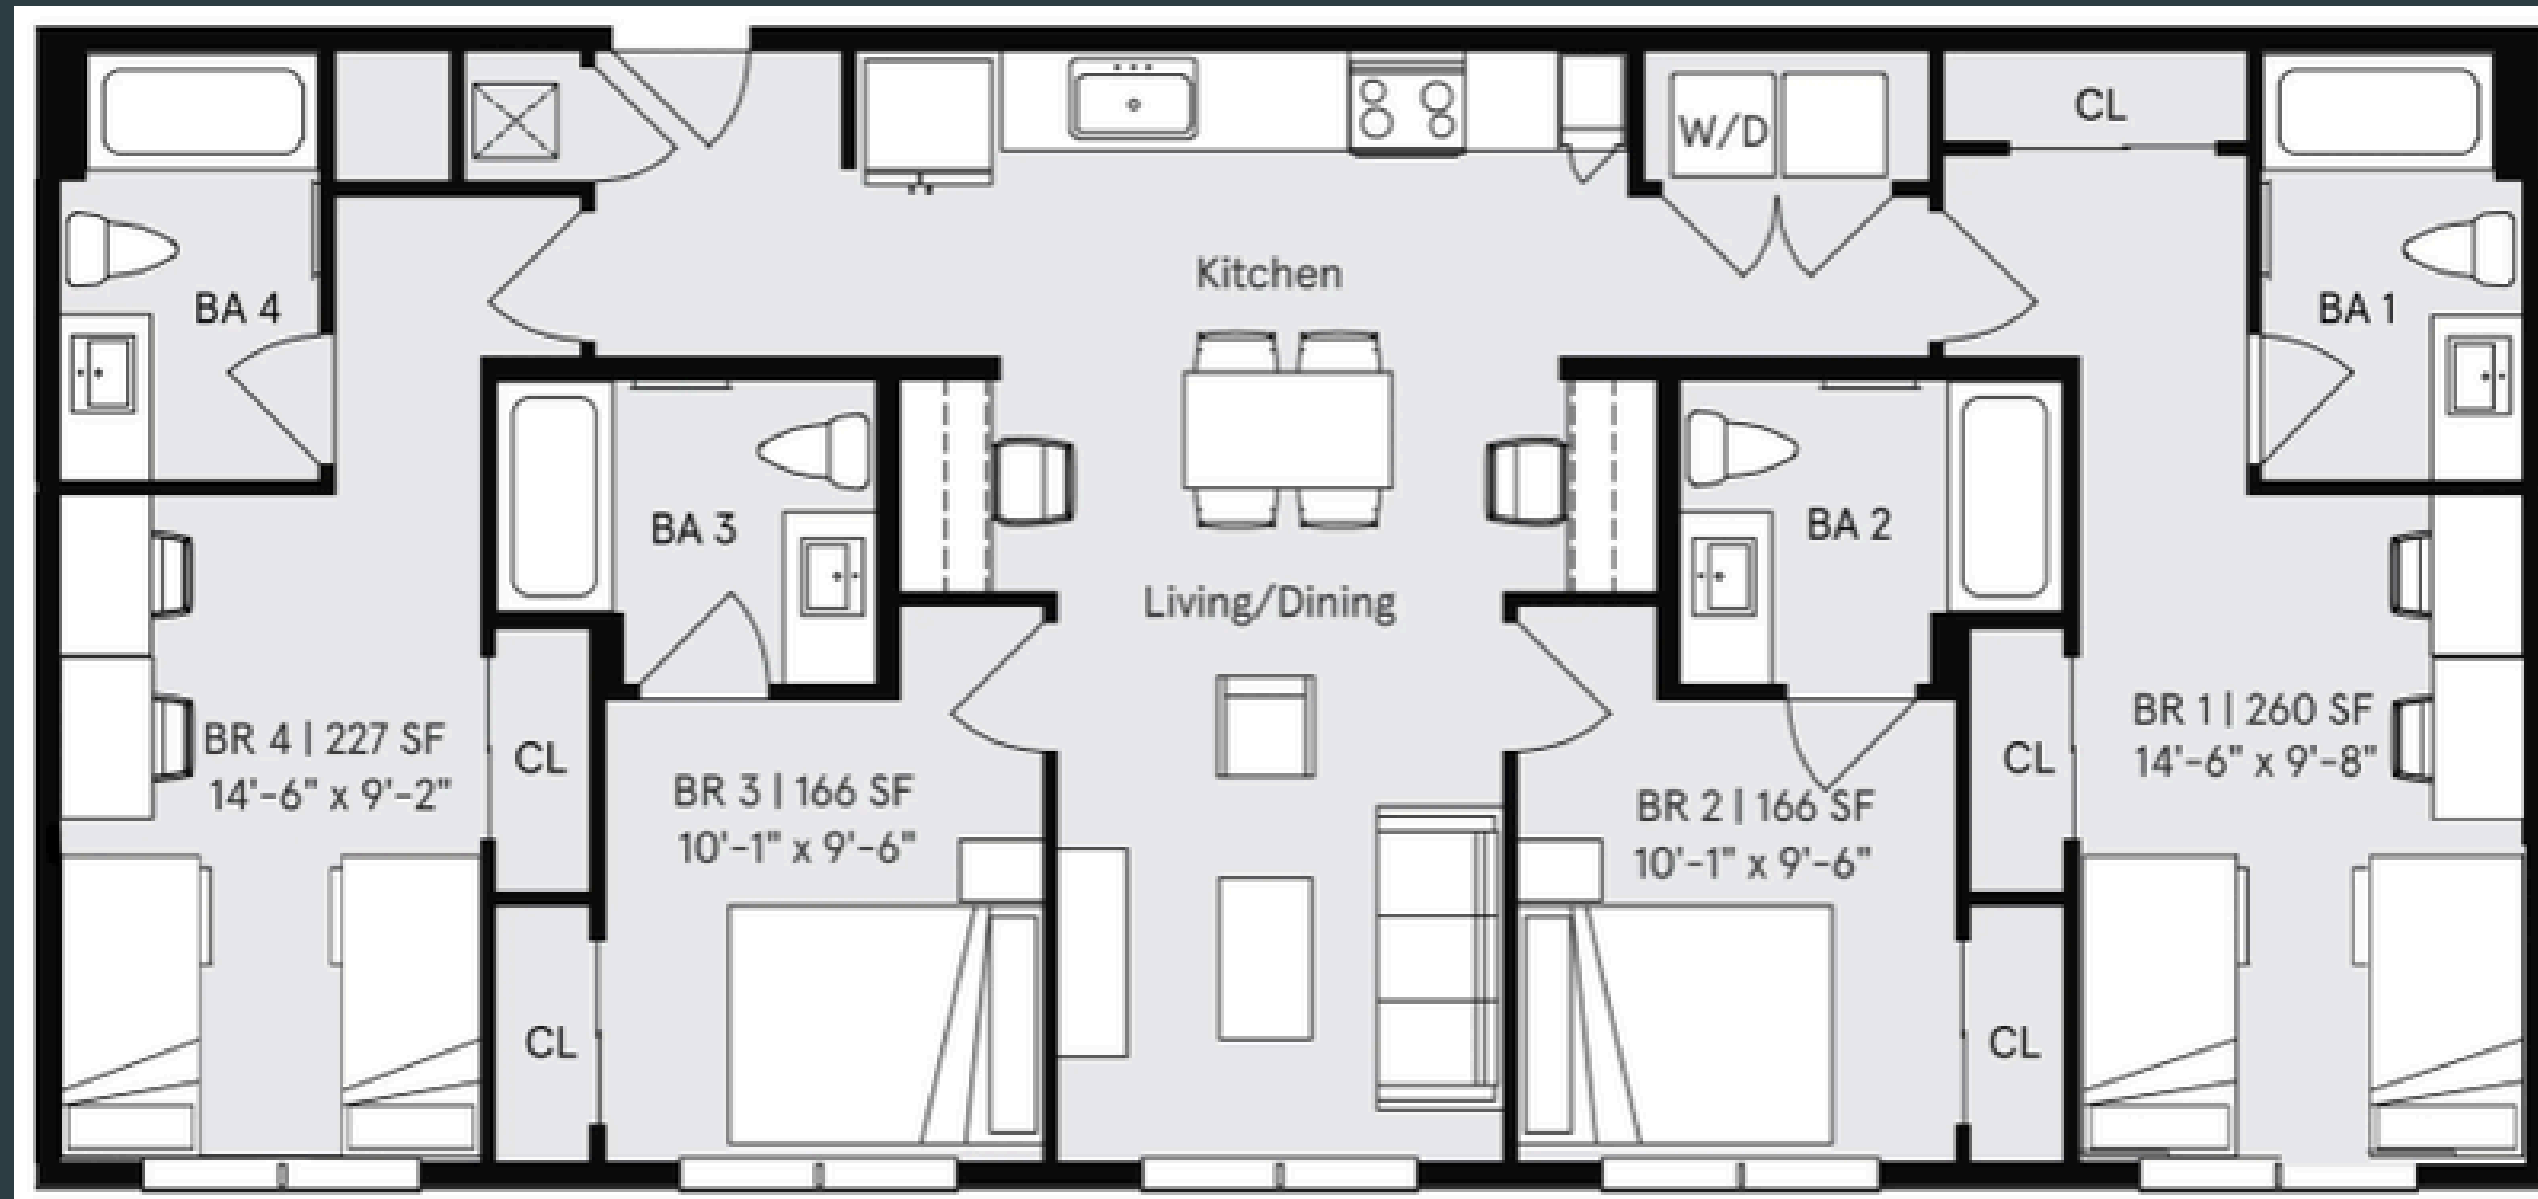

GUINAN DOUBLE

GUINAN DOUBLES HAVE 2 SETS OF TWIN XL BEDS, DRESSERS, AND DESKS.

GUINAN TRIPLE

GUINAN TRIPLE HAVE 3 SETS OF TWIN XL BEDS, DRESSERS AND DESKS

PARTIAL SINGLE

GUINAN PARTIAL SINGLES ARE SIMILAR TO A GUINAN DOUBLE, BUT WITH THE ADDITION OF A PRIVACY WALL. THIS ROOM TYPE ADDS A PRIVACY LAYER FOR ROOMMATES WHO SHARE THE GENERAL ENTRANCE AND BATHROOM. BOTH SIDES INCLUDE A TWIN XL BED, DRESSER, AND DESK.

SINGLE

GUINAN SINGLE ROOMS
HAVE A TWIN XL BED,
DRESSER, AND DESK. FULL
BED SINGLES INCLUDE AN
ENTERTAINMENT CENTER.
ROOMS WITH ADA
ACCESSIBILITY INCLUDE A
TWIN BED, DRESSER, AND
DESK.

table of contents

YOUNG HALL

UNIT: 3 BEDROOM

THERE ARE 2 DIFFERENT LAYOUTS FOR THE 3 BEDROOM APARTMENTS: ONE IS A APARTMENT WITH 3 SINGLE ROOMS; ONE IS AN APARTMENT WITH 2 SINGLE ROOMS AND 1 DOUBLE ROOM

THE SINGLE ROOMS HAVE A FULL BED, DESK, AND DRESSER

THE DOUBLE ROOM HAS A TWIN XL BED, DESK, AN DRESSER

THE UNIT HAS A WASHER AND DRYER & A KITCHEN

single + double with balcony

UNIT: 4 BEDROOM

**THE 4 BEDROOM APARTMENTS ARE 2 SINGLE ROOMS AND 2 DOUBLE ROOMS
THE SINGLE ROOMS HAVE A FULL BED, DESK, AND DRESSER
THE DOUBLE ROOM HAS A TWIN XL BED, DESK, AN DRESSER
THE UNIT HAS A WASHER AND DRYER & A KITCHEN**