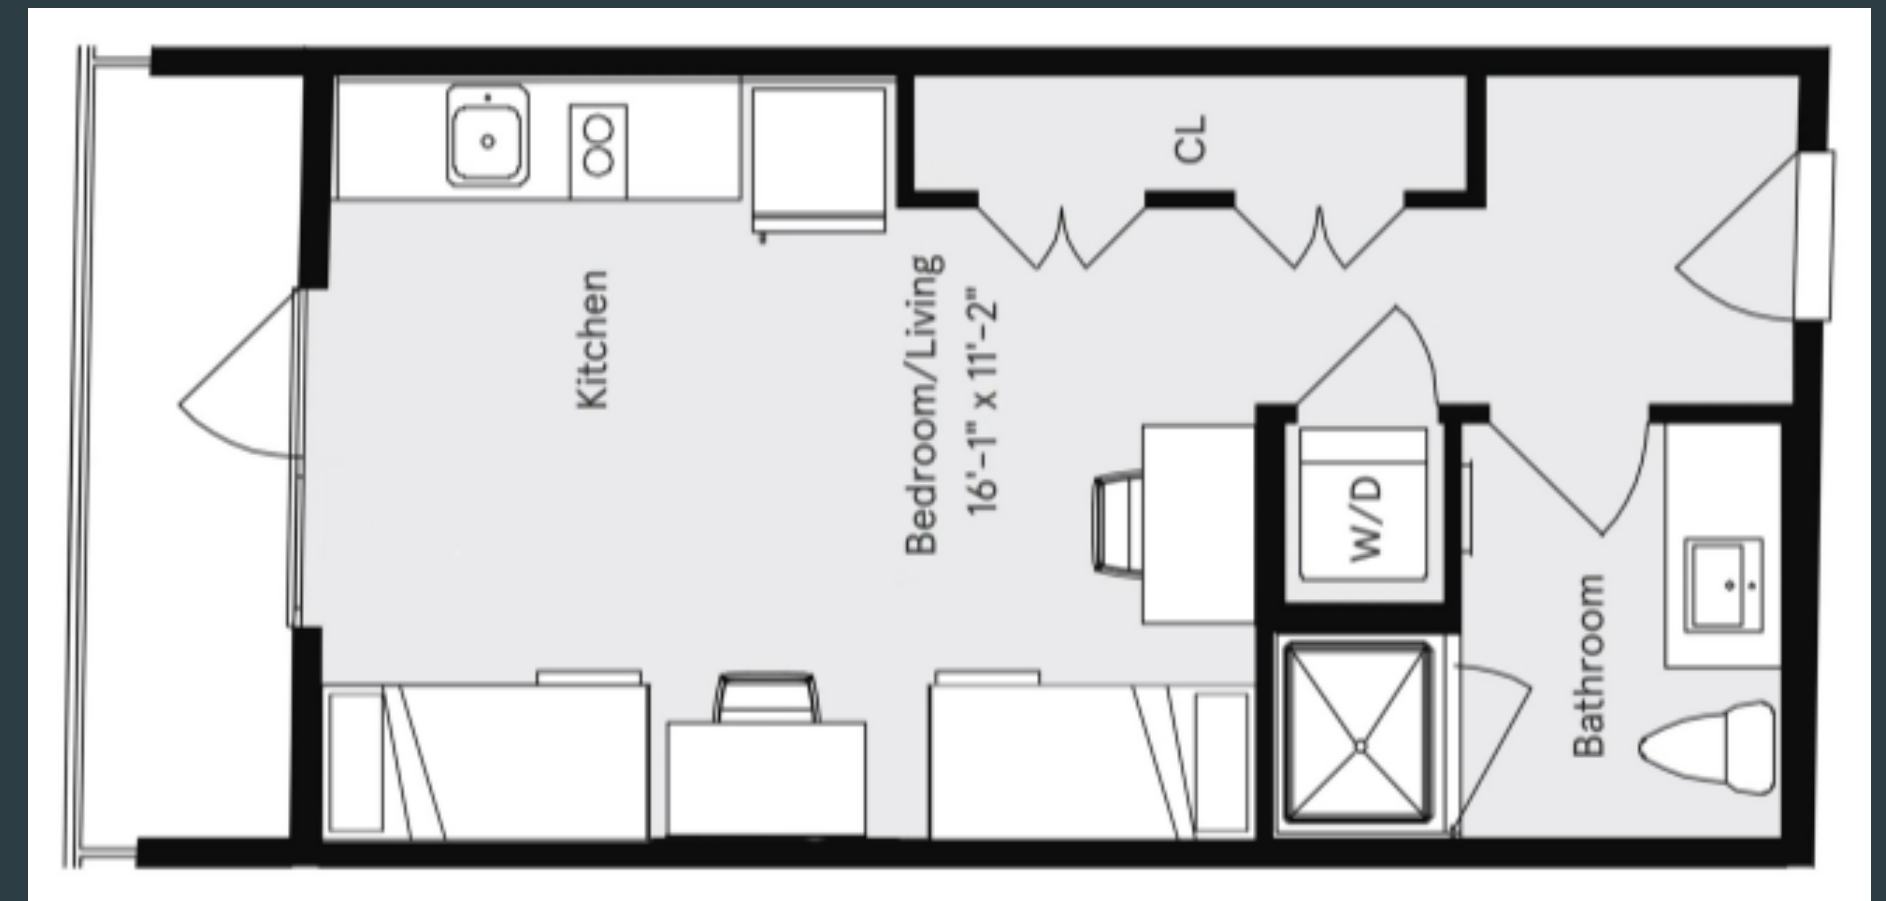

GUINAN DOUBLE

GUINAN DOUBLES HAVE 2 SETS OF TWIN XL BEDS, DRESSERS, AND DESKS.

GUINAN TRIPLE

GUINAN TRIPLE HAVE 3 SETS OF TWIN XL BEDS, DRESSERS AND DESKS

PARTIAL SINGLE

GUINAN PARTIAL SINGLES ARE SIMILAR TO A GUINAN DOUBLE, BUT WITH THE ADDITION OF A PRIVACY WALL. THIS ROOM TYPE ADDS A PRIVACY LAYER FOR ROOMMATES WHO SHARE THE GENERAL ENTRANCE AND BATHROOM. BOTH SIDES INCLUDE A TWIN XL BED, DRESSER, AND DESK.

SINGLE

GUINAN SINGLE ROOMS
HAVE A TWIN XL BED,
DRESSER, AND DESK. FULL
BED SINGLES INCLUDE AN
ENTERTAINMENT CENTER.
ROOMS WITH ADA
ACCESSIBILITY INCLUDE A
TWIN BED, DRESSER, AND
DESK.

table of contents

YOUNG HALL

UNIT: DOUBLE STUDIOS

B

C

DOUBLE STUDIOS HAVE 2 TWIN XL BEDS, DESKS, DRESSERS, A WASHER AND DRYER, AND KITCHEN

UNITI: DOUBLE STUDIOS

G

F

DOUBLE STUDIOS HAVE 2 TWIN XL BEDS, DESKS, DRESSERS, A WASHER AND DRYER, AND KITCHEN

UNITI: TRIPLE STUDIOS

**THE TRIPLE
STUDIO HAS 3
TWIN XL BEDS,
DESKS, DRESSERS,
A WASHER AND
DRYER, AND
KITCHEN**

UNIT: 1 BEDROOM DOUBLE

THE 1 BEDROOM APARTMENTS ARE ONE DOUBLE ROOMS. THE ROOM HAS A FULL BED, DESK, DRESSER. THE UNIT HAS A WASHER AND DRYER & A KITCHEN