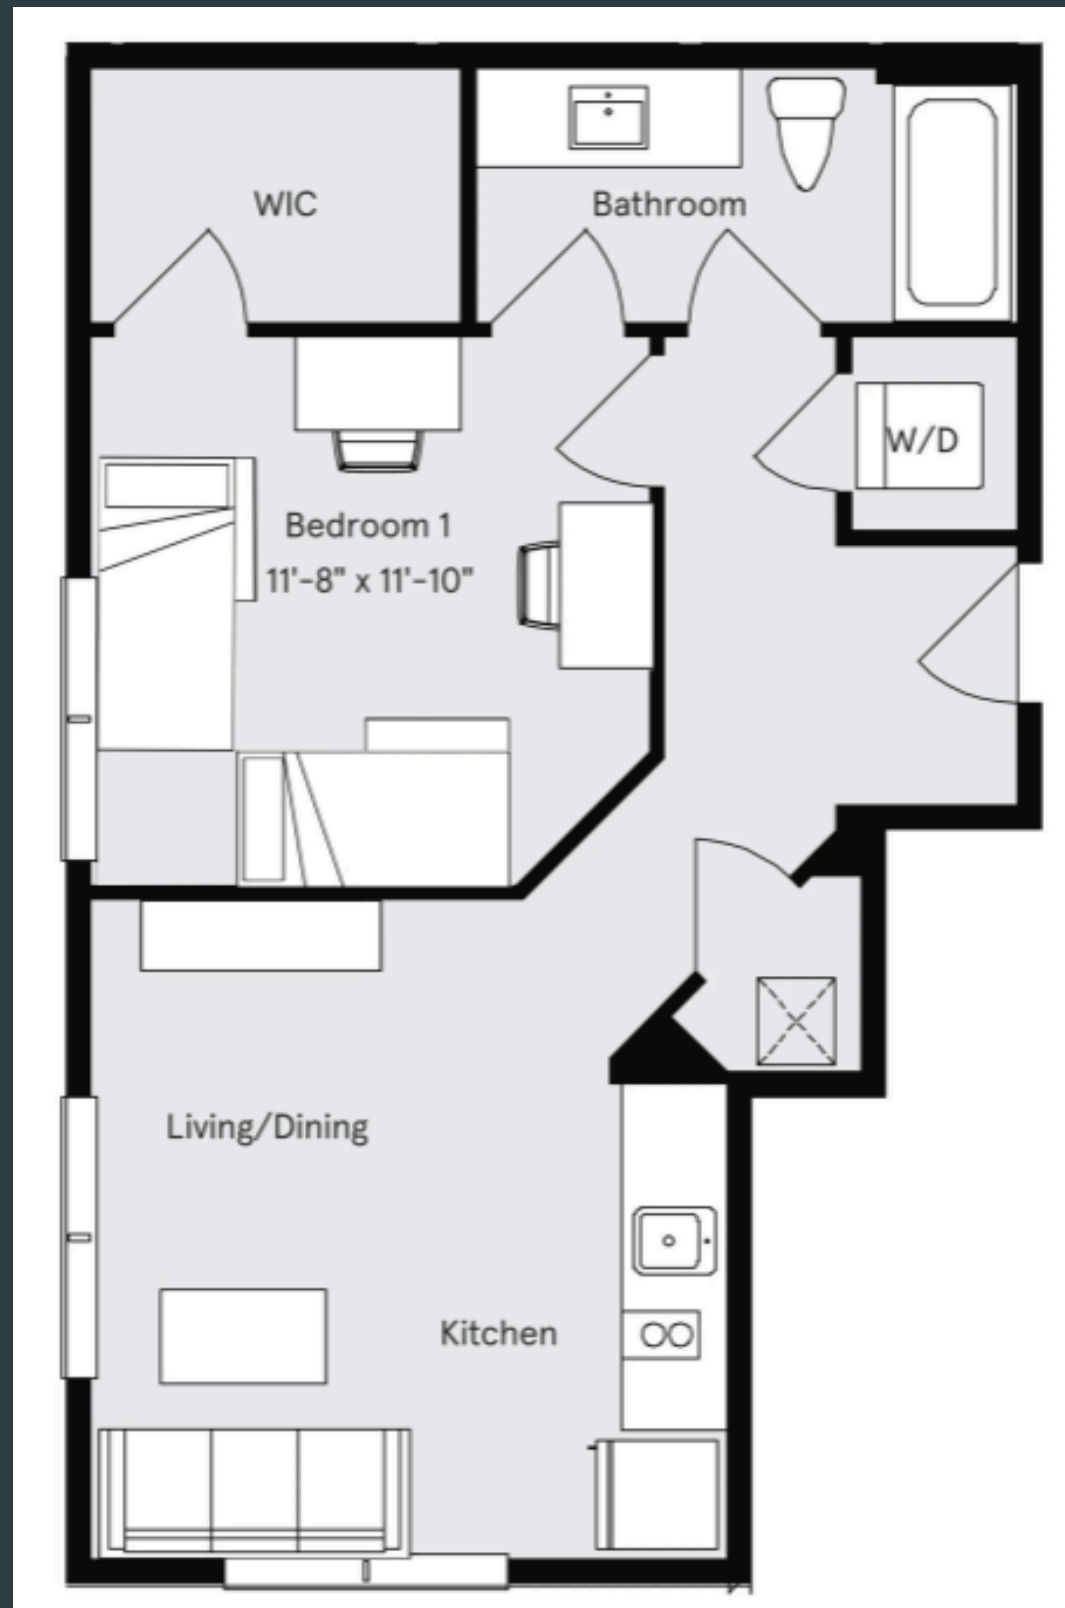

GUINAN DOUBLE

GUINAN DOUBLES HAVE 2 SETS OF TWIN XL BEDS, DRESSERS, AND DESKS.

GUINAN TRIPLE

GUINAN TRIPLE HAVE 3 SETS OF TWIN XL BEDS, DRESSERS AND DESKS

PARTIAL SINGLE

GUINAN PARTIAL SINGLES ARE SIMILAR TO A GUINAN DOUBLE, BUT WITH THE ADDITION OF A PRIVACY WALL. THIS ROOM TYPE ADDS A PRIVACY LAYER FOR ROOMMATES WHO SHARE THE GENERAL ENTRANCE AND BATHROOM. BOTH SIDES INCLUDE A TWIN XL BED, DRESSER, AND DESK.

SINGLE

GUINAN SINGLE ROOMS
HAVE A TWIN XL BED,
DRESSER, AND DESK. FULL
BED SINGLES INCLUDE AN
ENTERTAINMENT CENTER.
ROOMS WITH ADA
ACCESSIBILITY INCLUDE A
TWIN BED, DRESSER, AND
DESK.

table of contents

YOUNG HALL

UNIT: DOUBLE STUDIOS

B

C

DOUBLE STUDIOS HAVE 2 TWIN XL BEDS, DESKS, DRESSERS, A WASHER AND DRYER, AND KITCHEN

UNITI: DOUBLE STUDIOS

G

F

DOUBLE STUDIOS HAVE 2 TWIN XL BEDS, DESKS, DRESSERS, A WASHER AND DRYER, AND KITCHEN

UNITI: TRIPLE STUDIOS

**THE TRIPLE
STUDIO HAS 3
TWIN XL BEDS,
DESKS, DRESSERS,
A WASHER AND
DRYER, AND
KITCHEN**

UNIT: 1 BEDROOM DOUBLE

THE 1 BEDROOM APARTMENTS ARE ONE DOUBLE ROOMS. THE ROOM HAS A FULL BED, DESK, DRESSER. THE UNIT HAS A WASHER AND DRYER & A KITCHEN