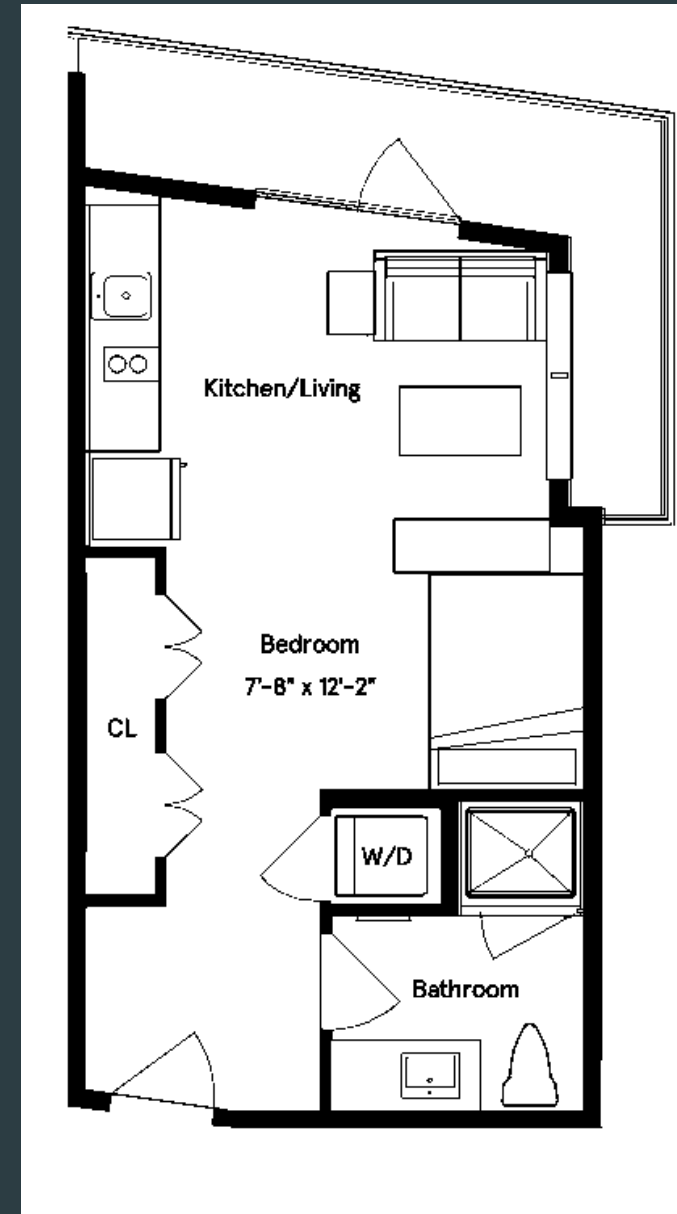

UNITI: SINGLE STUDIO

E

D

A

SINGLE STUDIO HAS A FULL BED, DESK, DRESSER, WASHER AND DRYER, AND KITCHEN