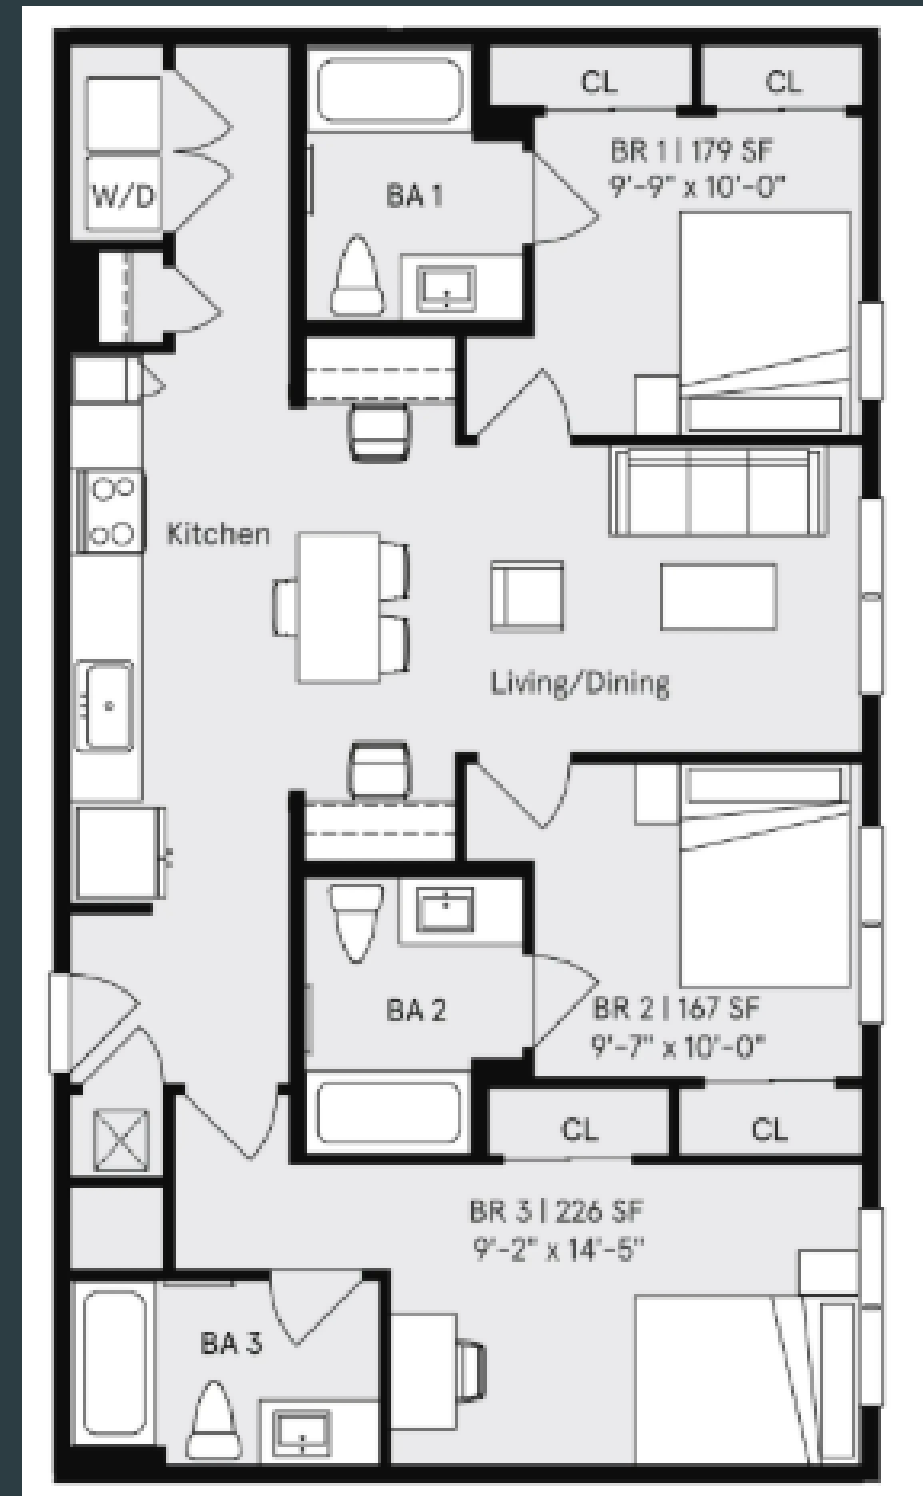

SINGLE

GUINAN SINGLE ROOMS
HAVE A TWIN XL BED,
DRESSER, AND DESK. FULL
BED SINGLES INCLUDE AN
ENTERTAINMENT CENTER.
ROOMS WITH ADA
ACCESSIBILITY INCLUDE A
TWIN BED, DRESSER, AND
DESK.

table of contents

YOUNG HALL

UNIT: DOUBLE STUDIOS

B

C

DOUBLE STUDIOS HAVE 2 TWIN XL BEDS, DESKS, DRESSERS, A WASHER AND DRYER, AND KITCHEN

UNITI: DOUBLE STUDIOS

G

F

DOUBLE STUDIOS HAVE 2 TWIN XL BEDS, DESKS, DRESSERS, A WASHER AND DRYER, AND KITCHEN

UNITI: TRIPLE STUDIOS

**THE TRIPLE
STUDIO HAS 3
TWIN XL BEDS,
DESKS, DRESSERS,
A WASHER AND
DRYER, AND
KITCHEN**

UNIT: 1 BEDROOM DOUBLE

THE 1 BEDROOM APARTMENTS ARE ONE DOUBLE ROOMS. THE ROOM HAS A FULL BED, DESK, DRESSER. THE UNIT HAS A WASHER AND DRYER & A KITCHEN

THIS OPTION HAS AN EXTRA LIVING ROOM SPACE/DEN

UNIT: 3 BEDROOM

single + double

All singles

THERE ARE 2 DIFFERENT LAYOUTS FOR THE 3 BEDROOM APARTMENTS: ONE IS A APARTMENT WITH 3 SINGLE ROOMS; ONE IS AN APARTMENT WITH 2 SINGLE ROOMS AND 1 DOUBLE ROOM
THE SINGLE ROOMS HAVE A FULL BED, DESK, AND DRESSER
THE DOUBLE ROOM HAS A TWIN XL BED, DESK, AN DRESSER
THE UNIT HAS A WASHER AND DRYER & A KITCHEN